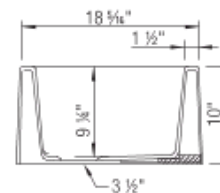

## Design and Planning Tips

- Min cabinet size: 36 in
- Bowl depth: 9-1/4" in ( 235.0 mm )

What is included:  
Installation instructions  
Cabinet template  
Limited Lifetime Warranty

Bowl Depth: 9-1/4"  
Required outside cabinet: 36"  
Front Apron Depth: 10"  
Rim thickness: 1-1/2"  
Base of sink is larger than the rim. Outside base measures 33" x 19"  
Drain hole accept 3-1/2" U.S. drain fittings  
53 lbs - Note: Cannot be shipped UPS  
Codes/Standards: CSA B45.8-18/ IAPMO Z403-2018