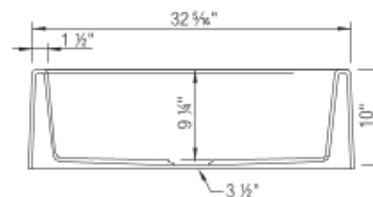

## Design and Planning Tips

- Min cabinet size: 36 in
- Bowl depth: 9-1/4" in ( 235.0 mm )

What is included:  
Installation instructions  
Cabinet template  
Limited Lifetime Warranty

Bowl Depth: 9-1/4"  
Required outside cabinet: 36"  
Front Apron Depth: 10"  
Rim thickness: 1-1/2"  
Base of sink is larger than the rim. Outside base measures 33" x 19"  
Drain hole accept 3-1/2" U.S. drain fittings  
53 lbs - Note: Cannot be shipped UPS  
Codes/Standards: CSA B45.8-18/ IAPMO Z403-2018