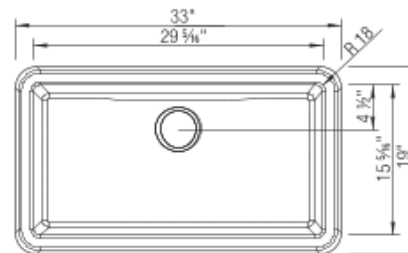

## Design and Planning Tips

- Min cabinet size: 36 in
- Bowl depth: 9-1/4" in ( 235.0 mm )

What is included:  
Installation instructions  
Cabinet template  
Limited Lifetime Warranty

Bowl Depth: 9-1/4"  
Required outside cabinet: 36"  
Front Apron Depth: 10"  
Rim thickness: 1-1/2"  
Base of sink is larger than the rim. Outside base measures 33" x 19"  
Drain hole accept 3-1/2" U.S. drain fittings  
53 lbs - Note: Cannot be shipped UPS  
Codes/Standards: CSA B45.8-18/ IAPMO Z403-2018